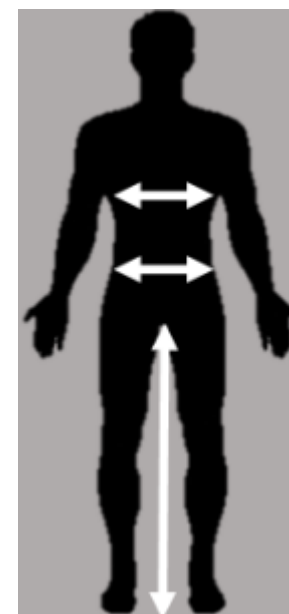

APPAREL SIZE GUIDE 2019

MEN

PRODUCT LABEL	XS	S	M	L	XL	2XL	3XL
CHEST	34/36"	36/38"	40/42"	42/44"	46/48"	50/52"	54/56"
WAIST	30"	32"	34"	36"	38"	40"	42"
INSEAM	29"	29.5"	29.5"	30"	30"	30.5"	30.5"

WOMEN

PRODUCT LABEL	XS 4-6	S 8-10	M 12-14	L 16-18	XL 20-22	XXL 24-26
CHEST	34"	36"	38"	40"	42"	44"
WAIST	28"	30"	32"	34"	36"	38"
INSEAM	29"	29.5"	30"	30"	30"	30.5"

APPAREL SIZE GUIDE 2019

YOUTH

PRODUCT LABEL	2XS (116) 5-6Y	XS (128) 7-8Y	S (140) 8-10Y	M (152) 11-12Y
CHEST	20"	22"	24"	26"
WAIST	20"	22"	24"	26"
INSEAM	20"	22"	24"	26"

CHEST

WAIST

INSEAM

SOCKS

PRODUCT LABEL	2XS 31-33	XS 34-36	S 37-39	M 40-42	L 43-45	XL 46-48
UK SIZE	13 ½ K - 2	2 ½ - 4	4 ½ - 6	6 ½ - 8	8 ½ - 10	10 ½ - 12